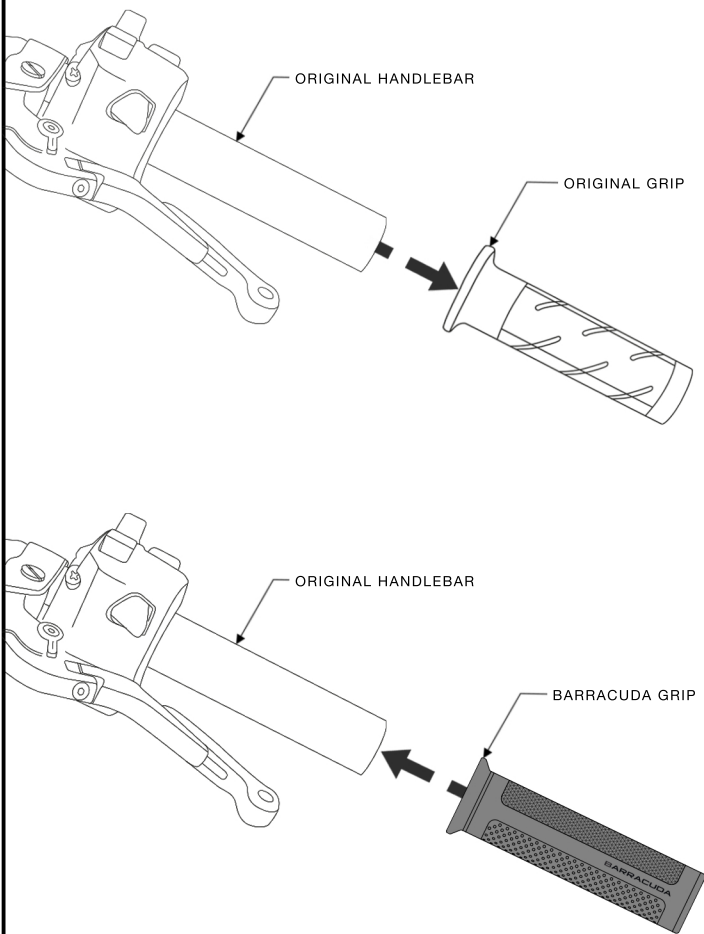

ASSEMBLING INSTRUCTION

GRIPS RIDE BY WIRE FITTING

WWW.BARRACUDAMOTO.COM

IMPORTANT RIDE BY WIRE MOUNTING :

COMPATIBLE ONLY WITH FOLLOWING GRIPS CODE :

- BASIC GRIP : **N1026-B**
- CLASSIC BASIC GRIP : **N1026-CB**
- BASIC RACING : **N1026-BRR**

LEFT SIDE MOUNTING