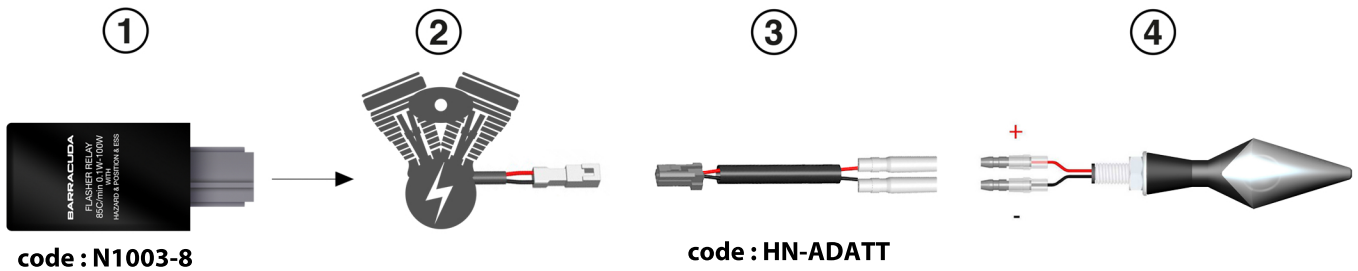

ASSEMBLING INSTRUCTION

HONDA LED INDICATORS - RELAY 8 PIN cod. N1003-8

WWW.BARRACUDAMOTO.COM

LEGEND

1. RELAY ADAPTER - **N1003-8**
RELAY - **N1003-8**
RELAY ADAPTADOR - **N1003-8**
RELAY KABELADAPTER - **N1003-8**
RELAY ADAPTATEUR - **N1003-8**
2. MOTORCYCLE ELECTRIC SYSTEM
IMPIANTO ELETTRICO
SISTEMA ELECTRICO DE MOTOCICLETA
ELEKTRISCHES MOTORRADSYSTEM
SYSTEME ELECTRIQUE DE MOTOCYCLETTE
3. CABLE ADAPTER - **HN-ADATT**
ADATTATORE CAVI - **HN-ADATT**
ADAPTADOR DE CABLE - **HN-ADATT**
KABELADAPTER - **HN-ADATT**
ADAPTATEUR DE CABLE - **HN-ADATT**
4. LED INDICATOR
INDICATORE LED
INDICADOR LED
LED ANZEIGE
INDICATEUR DE LED