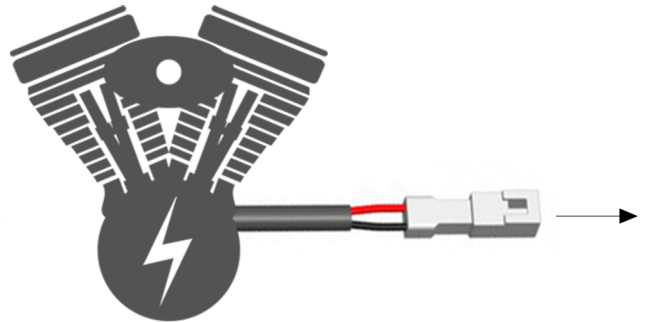

2) MOTORCYCLE ELECTRIC SYSTEM
  IMPIANTO ELETTRICO
  SISTEMA ELECTRICO DE MOTOCICLETA
  ELEKTRISCHES MOTORRADSYSTEM
  SYSTEME ELECTRIQUE DE MOTOCYCLETTE