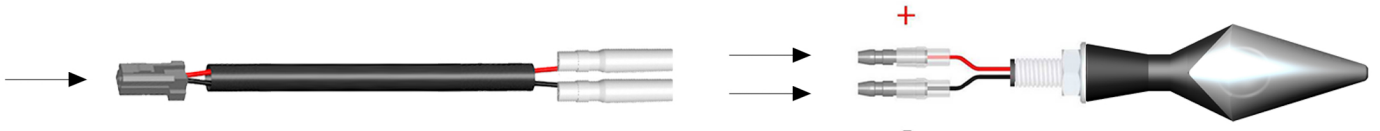

3) CABLE ADAPTER - **HN-ADATT**
  ADATTATORE CAVI - **HN-ADATT**
  ADAPTADOR DE CABLE - **HN-ADATT**
  KABELADAPTER - **HN-ADATT**
  ADAPTATEUR DE CABLE - **HN-ADATT**

4) LED INDICATOR
  INDICATORE LED
  INDICADOR LED
  LED ANZEIGE
  INDICATEUR DE LED